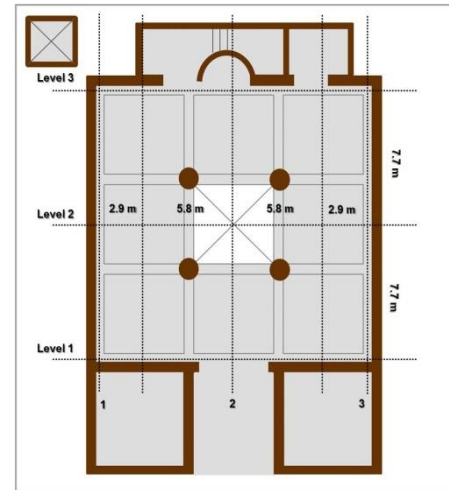

The Selected Mosques Buildings

1) Ali Ibn Ahmed Al-Hayyani Mosque Building (AHA-1)

Indoor North Elevation for Al-Hayyani Mosque

Aerial photo for Al-Hayyani Mosque site

Outdoor North Elevation for Al-Hayyani Mosque

Indoor Eastern Elevation for Al-Hayyani Mosque

Plan for Al-Hayyani Mosque

Outdoor Eastern Elevation for Al-Hayyani Mosque

Indoor Western Elevation for Al-Hayyani Mosque

Al-Hayyani Mosque's Ceiling

Outdoor Western Elevation for Al-Hayyani Mosque

2) Noor El-Eeman Mosque Building (NEA-2)

Indoor North Elevation for Noor El-Eeman Mosque

Outdoor North Elevation for Noor El-Eeman Mosque

Aerial photo for Noor El-Eeman Mosque site

Indoor Eastern Elevation for Noor El-Eeman Mosque