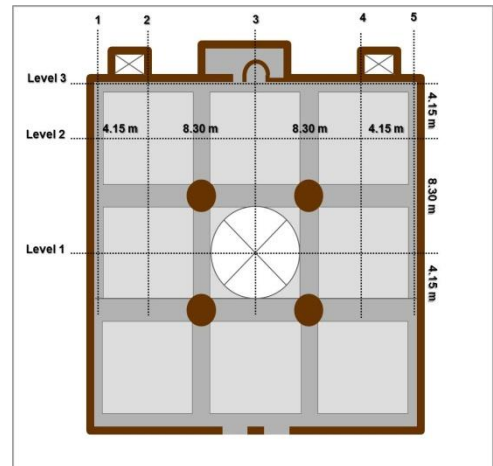

Indoor Eastern Elevation for Al-Hayyani Mosque

Plan for Al-Hayyani Mosque

Outdoor Eastern Elevation for Al-Hayyani Mosque

Indoor Western Elevation for Al-Hayyani Mosque

Al-Hayyani Mosque's Ceiling

Outdoor Western Elevation for Al-Hayyani Mosque

2) Noor El-Eeman Mosque Building (NEA-2)

Indoor North Elevation for Noor El-Eeman Mosque

Outdoor North Elevation for Noor El-Eeman Mosque

Aerial photo for Noor El-Eeman Mosque site

Indoor Eastern Elevation for Noor El-Eeman Mosque

Outdoor Eastern Elevation for Noor El-Eeman Mosque

Noor El-Eeman mosque's Plan

Indoor South Elevation for Noor El-Eeman Mosque

Outdoor Southern Elevation for Noor El-Eeman Mosque

Indoor Western Elevation for Noor El-Eeman Mosque