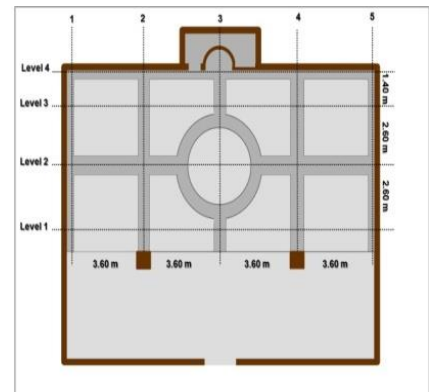

Outdoor Eastern Elevation for Noor El-Eeman Mosque

Noor El-Eeman mosque's Plan

Indoor South Elevation for Noor El-Eeman Mosque

Outdoor Southern Elevation for Noor El-Eeman Mosque

Indoor Western Elevation for Noor El-Eeman Mosque

Outdoor Western Elevation for Noor El-Eeman Mosque

The Ceiling and the dome for Noor El-Eeman Mosque

3) Al-Qudse Mosque Building (QA-3)

Indoor North Elevation for Al-Qudse Mosque

Outdoor North Elevation for Al-Qudse Mosque

Indoor Eastern Elevation for Al-Qudse Mosque

Outdoor Western Elevation for Al-Qudse Mosque

Indoor South Elevation for Al-Qudse Mosque

Outdoor South Elevation for Al-Qudse Mosque

Indoor Western Elevation for Al-Qudse Mosque

Outdoor Western Elevation for Al-Qudse Mosque

Aerial photo for Al-Qudse Mosque site

Al-Qudse mosque's Plan

Al-Qudse mosque's Ceiling